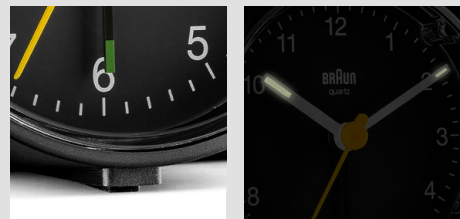

BC01

Classic analogue alarm clock

Crescendo alarm

Integrated foot snooze / light function

Quiet precision quartz movement

Luminous hands

Matt case

Iconic yellow second hand

W69mm x H69mm x D37mm