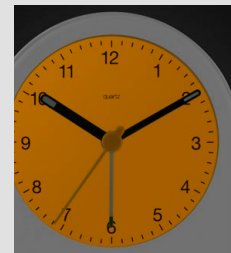

BC22

Classic analogue alarm clock

Crescendo alarm

Snooze / light function

Continuous backlight

Quiet precision quartz movement

Luminous hands

Matt case

Iconic yellow second hand

W85.6mm x H97mm x D42mm