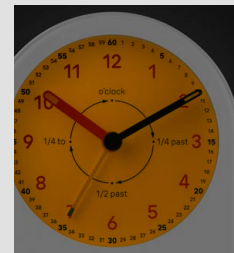

## BC22

- Classic analogue alarm clock
- Crescendo alarm
- Snooze / light function
- Continuous backlight
- Quiet precision quartz movement
- Luminous hands
- Matt case
- Easy to read dial with coloured markers
- W85.6mm x H97mm x D42mm