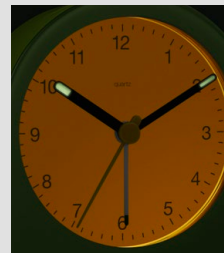

BC22

- Classic analogue alarm clock
- Crescendo alarm
- Snooze / light function
- Continuous backlight
- Quiet precision quartz movement
- Luminous hands
- Matt case
- Contrasting second hand
- W85.6mm x H97mm x D42mm