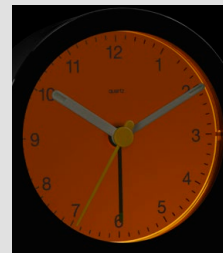

BC22

Classic analogue alarm clock

Crescendo alarm

Snooze / light function

Continuous backlight

Quiet precision quartz movement

Luminous hands

Matt case

Iconic yellow second hand

W85.6mm x H97mm x D42mm